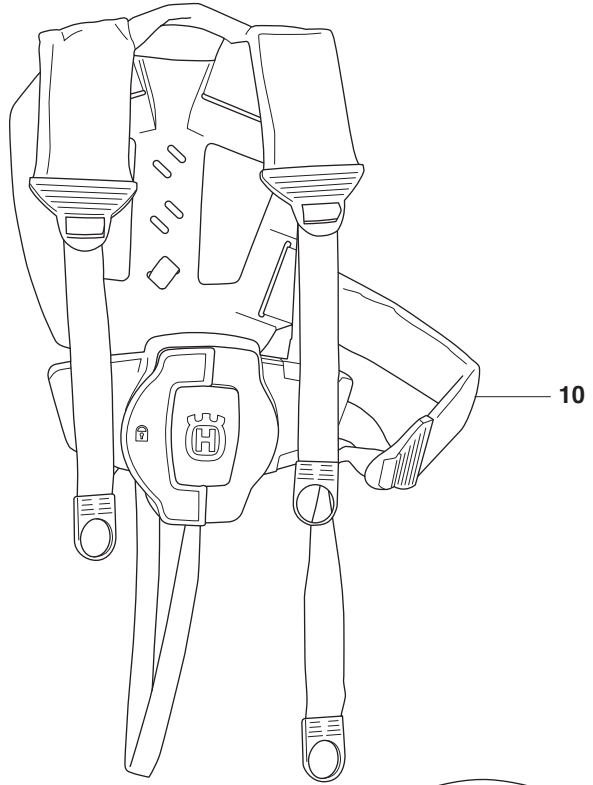

R 327P4, 327P5x
ACCESSORIES

Page R   327P4   ACCESSORIES
327P5x

Position	Article	Quantity	Notes	Kit
1	537 04 07-10	1		
2	501 69 17-01	1		1
3	502 21 58-01	1		1
4	503 98 96-01	1		
5	531 00 92-05	1		
6	537 21 62-02	1	(USA)	
6	537 21 62-01	1		
7	501 95 92-40	1	(10") 3/8"	
7	501 95 92-45	1	(12") 3/8"	
8	501 84 21-40	1	(10") 3/8" 1,3mm 40DL	
8	501 84 21-45	1	(12") 3/8" 1,3mm 45DL	
9	537 12 99-01	1		
10	505 20 43-01	1	Balance flex